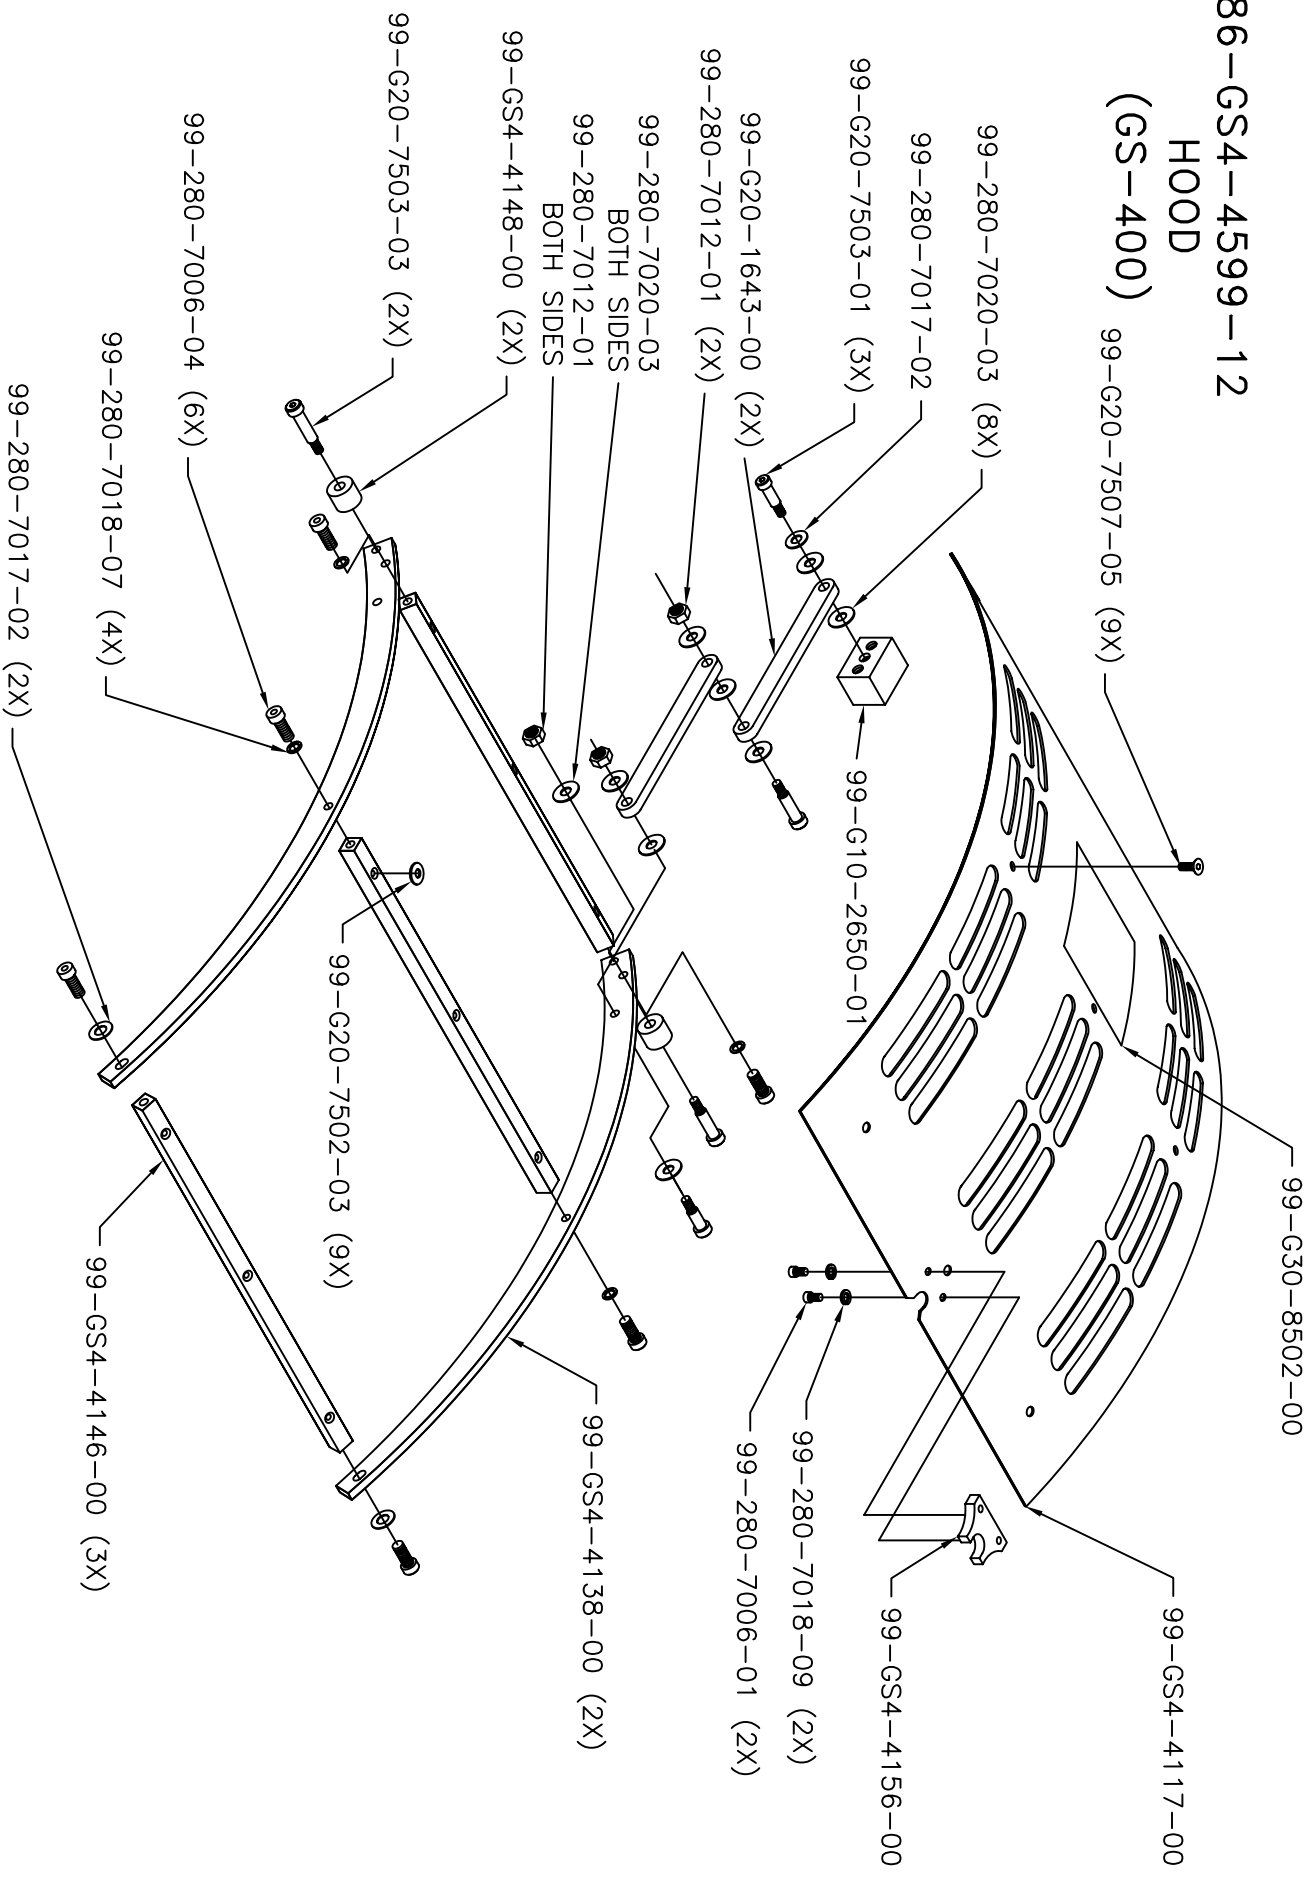

86-GS4-4599-12 HOOD (GS-400)

HOOD

86-GS4-4599-12

PART #	DESCRIPTION	QTY
99-280-7006-01	SHCS, 10-32 X 3/8	2
99-280-7006-04	SHCS, 1/4-20 X 3/4	6
99-280-7012-01	NYLOC, 10-24	4
99-280-7017-02	FLAT WASHER, 1/4 SST	3
99-280-7018-07	SPLIT WASHER, 1/4	4
99-280-7018-09	SPLIT WASHER, #10	2
99-280-7020-03	WASHER, 1/4" DELRIN	10
99-G10-2650-01	BLOCK, HOOD STOP	1
99-G20-1643-00	AXIS LEVER, HOOD STOP	2
99-G20-7502-03	FLAT WASHER, 5/16 ID TRA 512	9
99-G20-7503-01	SHSB, 1/4 X 5/8	3
99-G20-7503-03	SHSB, 1/4 X 1	2
99-G20-7507-05	FHS, 10-32 X 3/8	9
99-G30-8502-00	LABEL, WARRANTY INFO	1
99-GS4-4117-00	PANEL, HOOD	1
99-GS4-4138-00	SUPPORT, SIDE	2
99-GS4-4146-00	CROSSBAR, HOOD	3
99-GS4-4148-00	SPACER, HOOD DELRIN	2
99-GS4-4156-00	LATCH, HOOD	1