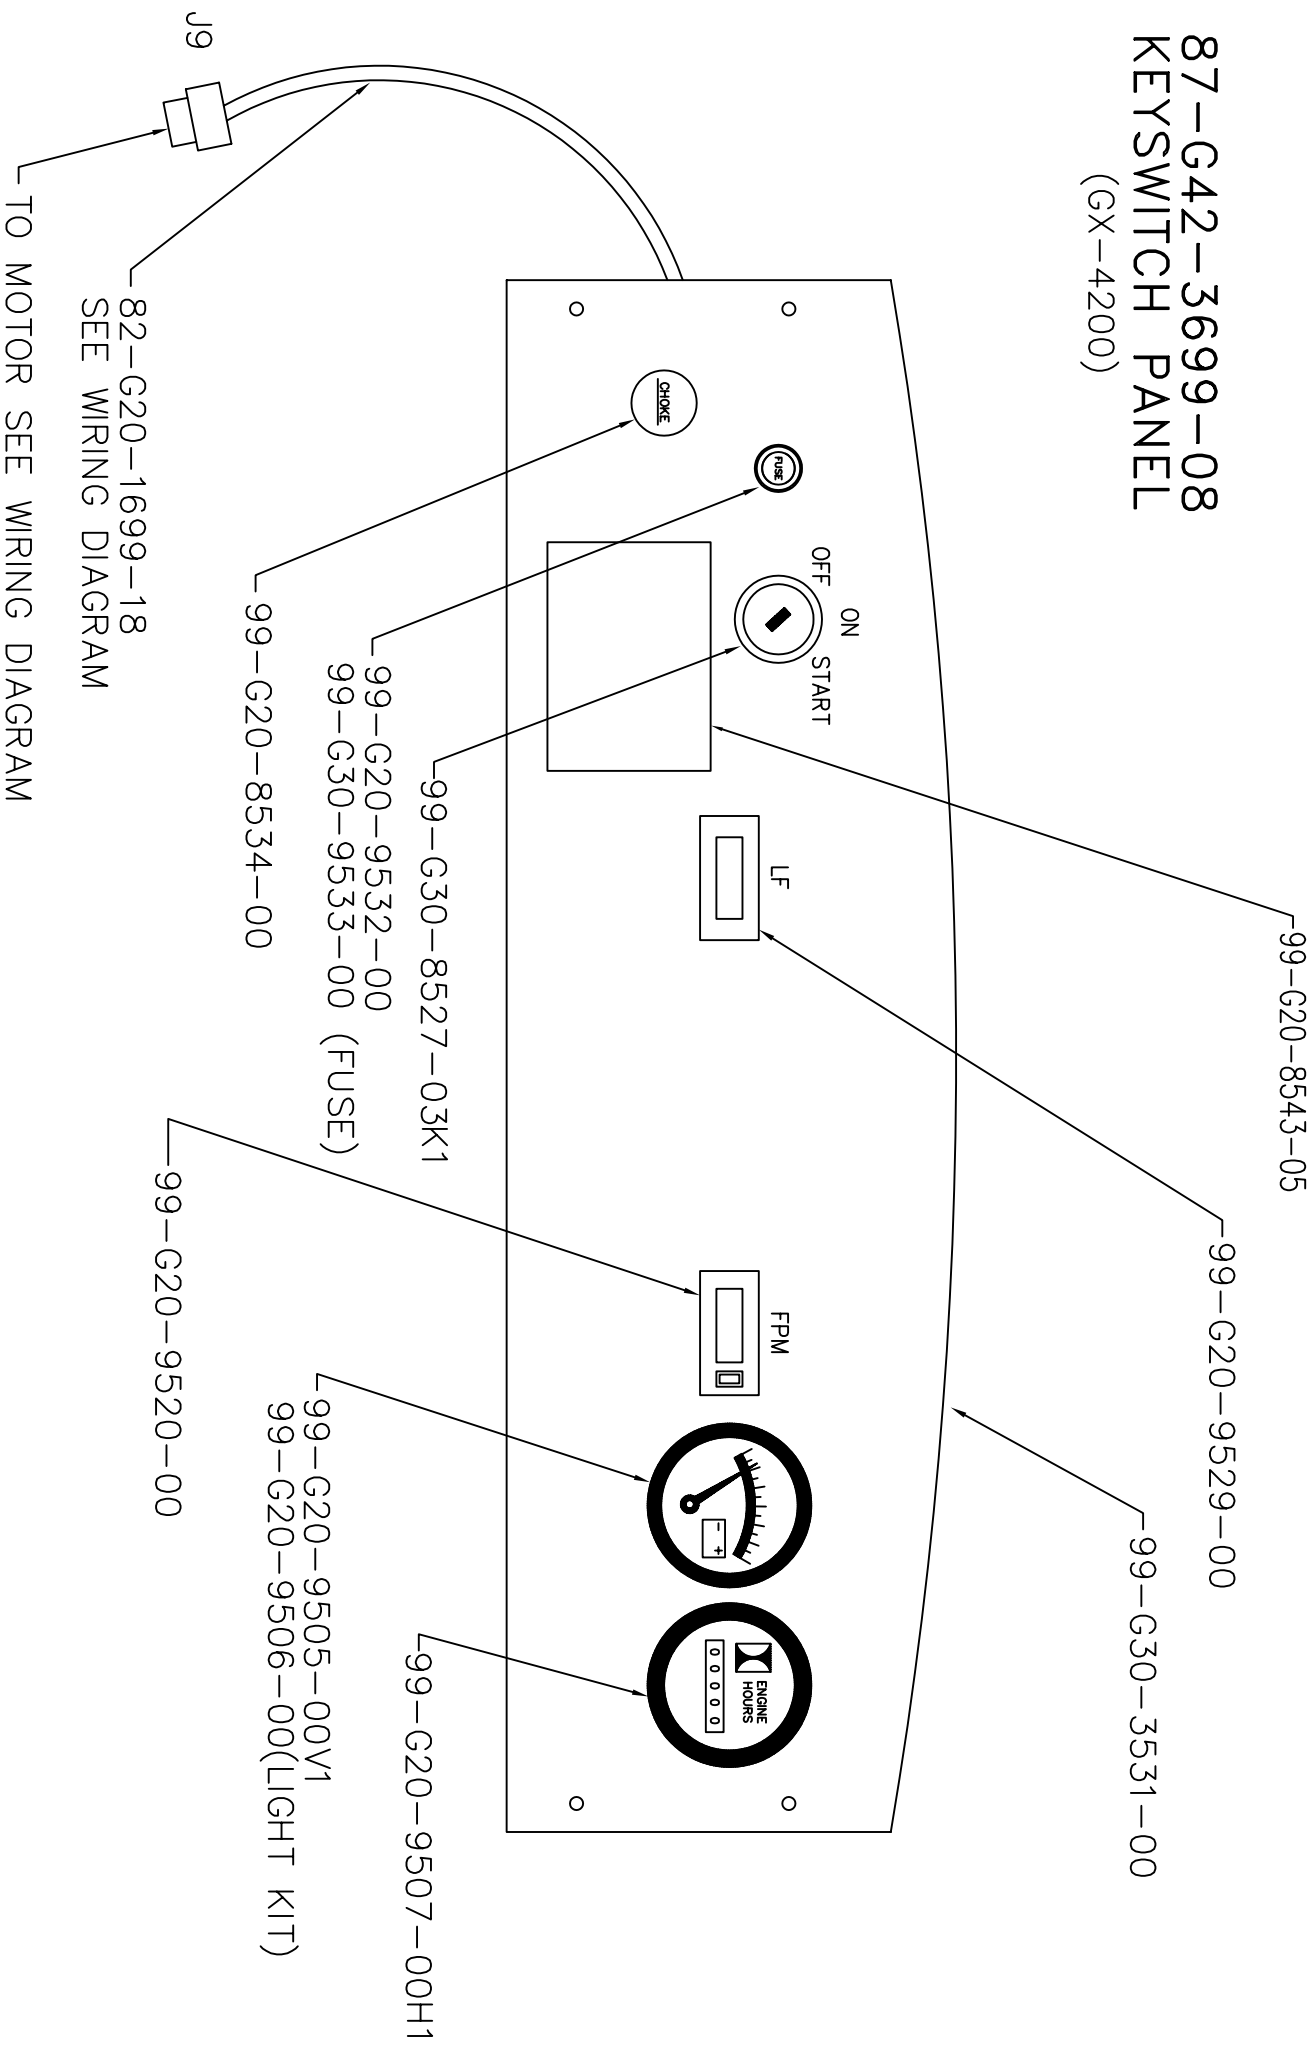

87-G42-3699-08 KEYSWITCH PANEL (GX-4200)

KEYSWITCH PANEL

87-G42-3699-08

PART #	DESCRIPTION	QTY
99-280-7018-06	SPLIT WASHER, #8	2
99-G20-7511-01	LOCK WASHER #8 EXT. TOOTH	8
99-G20-7513-11	NUT, NYLOC 8-32	6
99-G20-8534-00	CABLE, CHOKE	1
99-G20-8543-05	INSTRUCTIONS, STARTING	1
99-G20-9505-00	VOLTMETER	1
99-G20-9506-00	LIGHT KIT	1
99-G20-9507-00	HOUR METER	1
99-G20-9520-00	DISCONNECT, 1/4 MALE	8
99-G20-9529-00	COUNTER, FEET OR METER	1
99-G20-9532-00	FUSE HOLDER, GS1000 & G2000	1
99-G30-3531-00	PANEL, KEY SWITCH	1
99-G30-8527-03	SWITCH, KEY	1
99-G30-9520-00	COUNTER, FT/MIN	1
99-G30-9533-00	FUSE 25 AMP	1