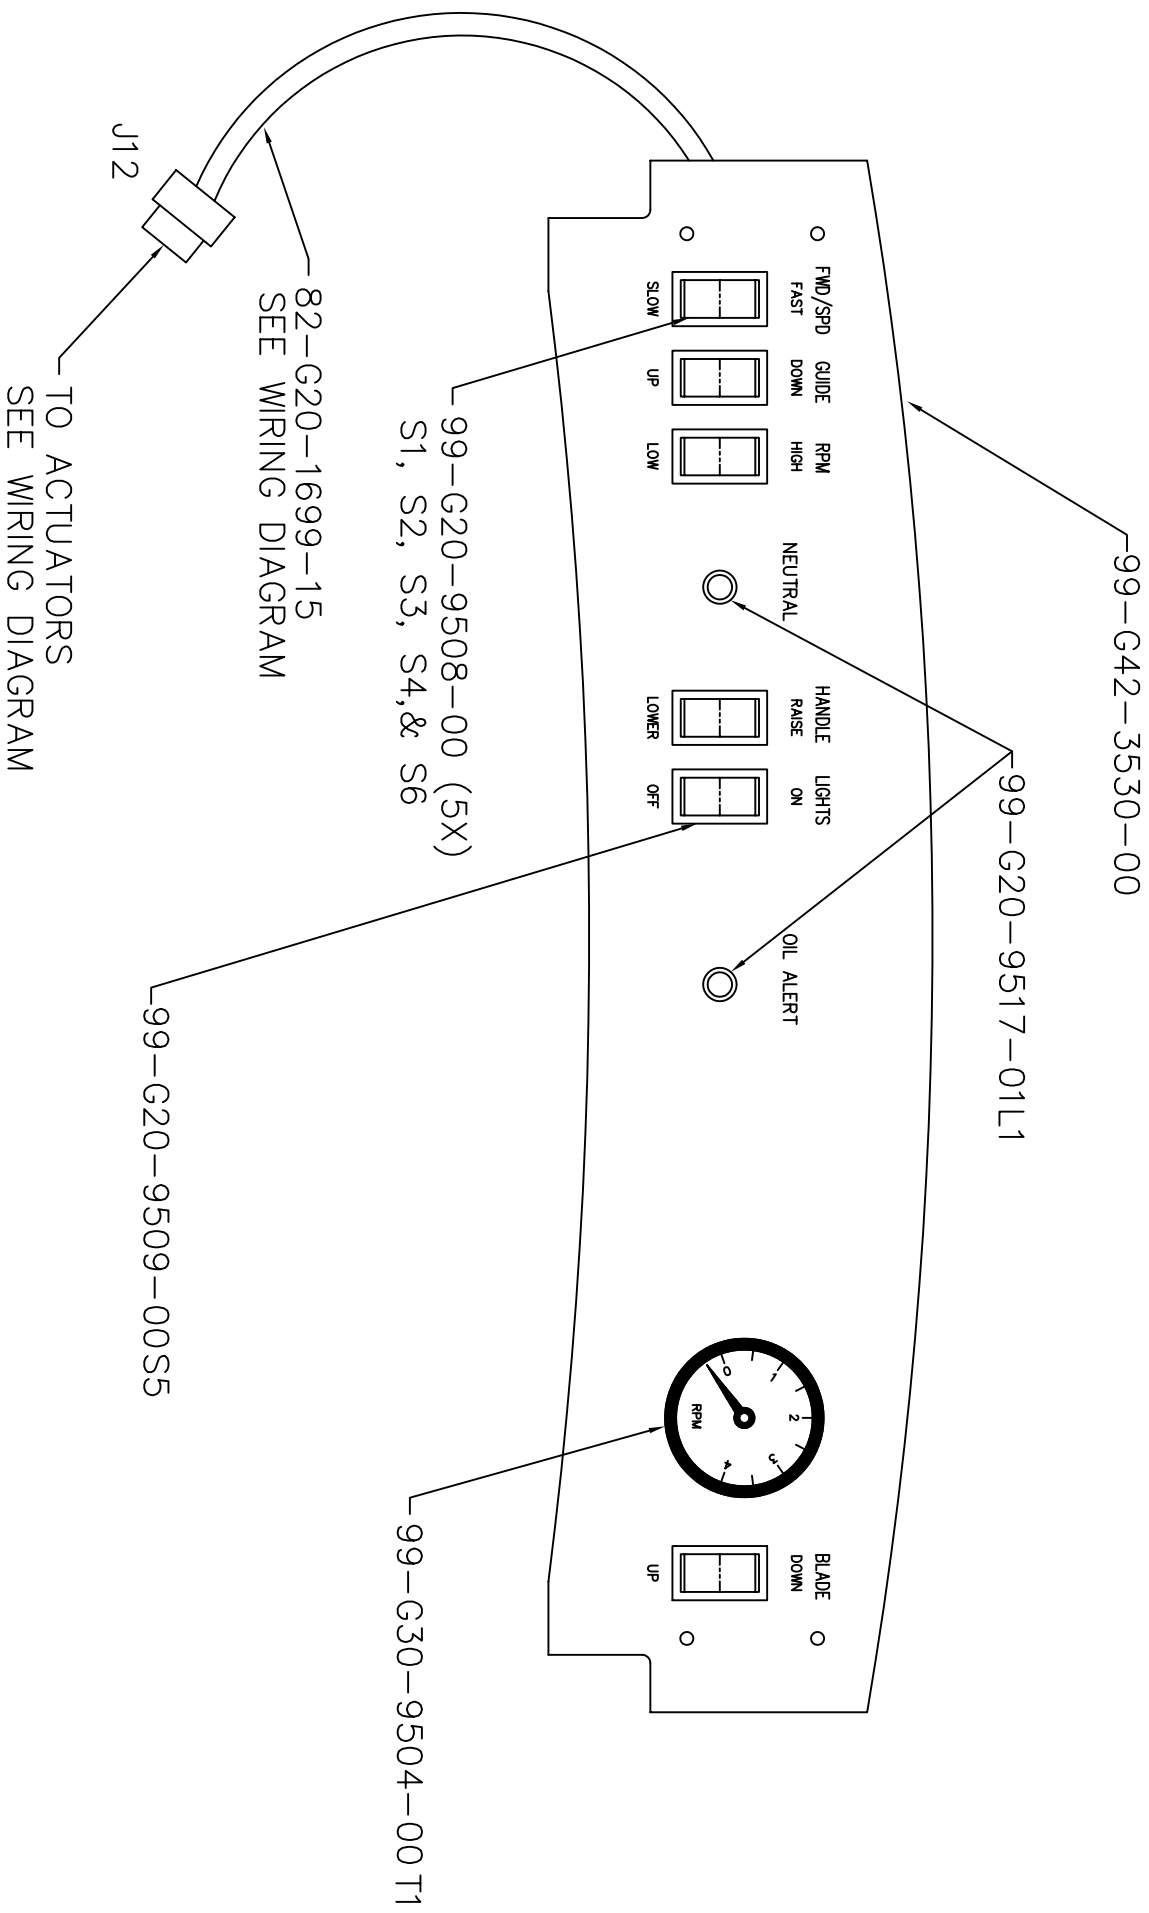

87-G42-3699-09 SWITCH PANEL (GX-4200)

SWITCH PANEL
87-G42-3699-09

PART #	DESCRIPTION	QTY
99-G20-7511-01	LOCK WASHER #8 EXT. TOOTH	9
99-G20-7513-11	NUT, NYLOC 8-32	5
99-G20-9508-00	SWITCH, ACTUATOR	5
99-G20-9509-00	SWITCH, LIGHT	1
99-G20-9517-01	LIGHT, LED RED	2
99-G20-9520-00	DISCONNECT, MALE (.250)	4
99-G30-9504-00	TACHOMETER, GX3000	1
99-G42-3530-00	PANEL, SWITCH DASH	1