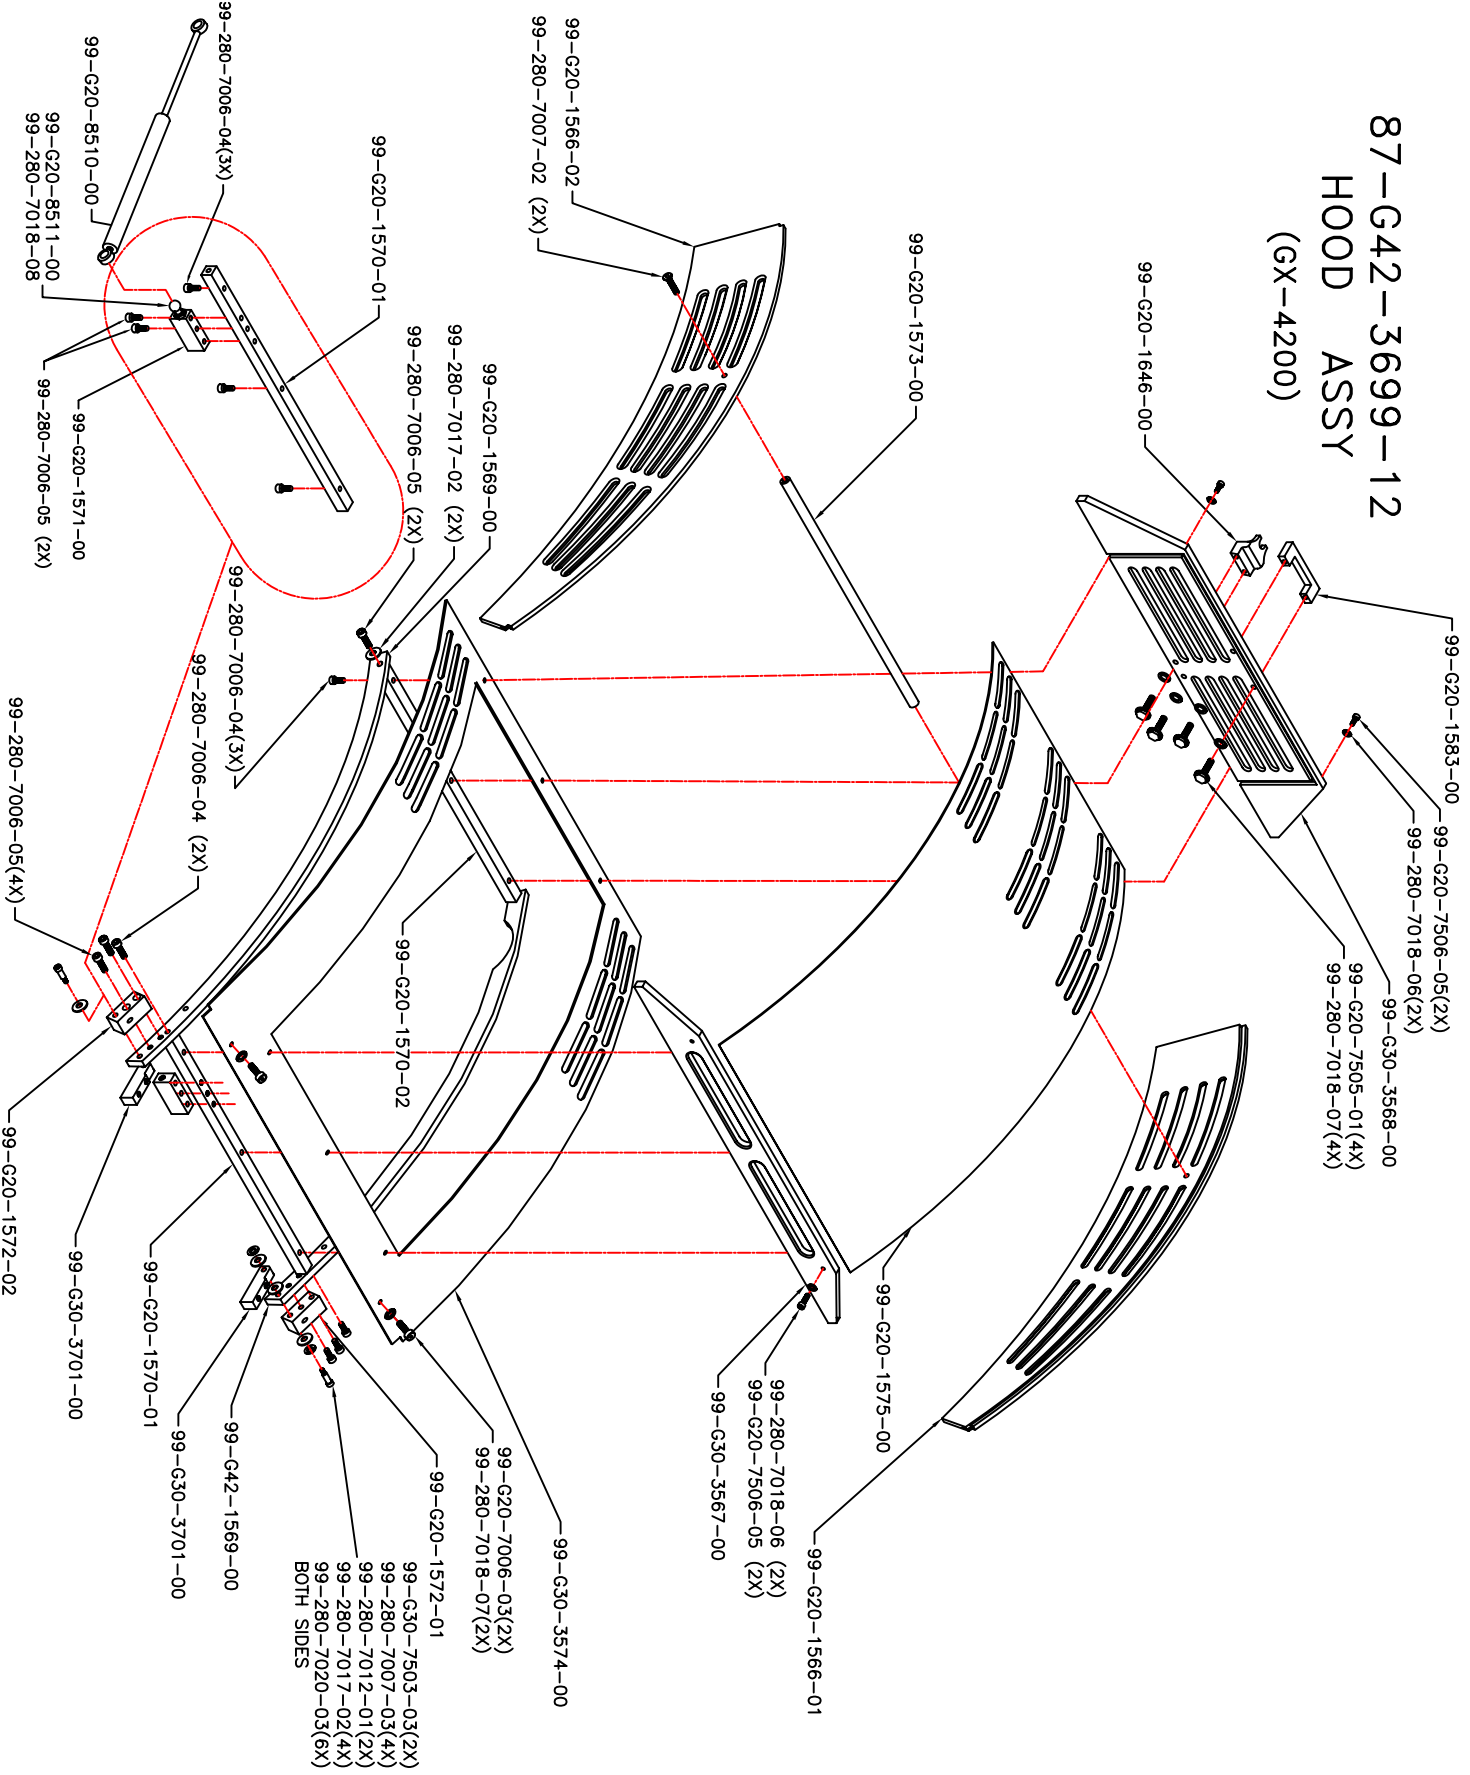

87-G42-3699-12 HOOD ASSY (GX-4200)

HOOD ASSY. 87-G42-3699-12

PART #	DESCRIPTION	QTY
99-280-7006-04	1/4-20 X 3/4 SHCS SST	8
99-280-7006-05	1/4-20 X 1 SHCS SST	8
99-280-7007-02	1/4-20 X 3/4 FHS SST	2
99-280-7007-03	1/4-20 X 1 FHS SST	4
99-280-7012-01	10-24 NYLOC NUT CAD PLATED	2
99-280-7017-02	FLAT WASHER, 1/4 SST	6
99-280-7018-06	#8 SPLIT WASHER	4
99-280-7018-07	LOCK WASHER 1/4 SPLIT	6
99-280-7018-08	SPLIT WASHER, 5/16	1
99-280-7020-03	FLAT WASHER, 1/4 DELRIN	6
99-G20-1566-01	SIDE PLATE (LEFT)	1
99-G20-1566-02	SIDE PLATE (RIGHT)	1
99-G20-1569-00	BAR, HOOD SIDE SUPPORT RIGHT	1
99-G20-1570-01	BAR, FRONT SUPPORT W/HOLES	1
99-G20-1570-02	BAR, REAR SUPPORT W/O HOLES	1
99-G20-1571-00	BLOCK, SHOCK SUPPORT	1
99-G20-1572-01	BLOCK, HOOD MOUNT (LEFT)	1
99-G20-1572-02	BLOCK, HOOD MOUNT (RIGHT)	1
99-G20-1573-00	ROD, HOOD SUPPORT	1
99-G20-1575-00	PANEL, HOOD	1
99-G20-1583-00	GUARD, ARBOR LOCK SHAFT	1
99-G20-1646-00	BLOCK, HOOD LATCH	1
99-G20-3567-00	FRONT PLATE	1
99-G20-7006-03	1/4-20 X 1/2 SHCS SST	2
99-G20-7505-01	1/4-20 X 1 H.H. SST	4
99-G20-7506-05	8-32 X 5/8 SST	4
99-G20-8510-00	SHOCK, HOOD	1
99-G20-8511-00	BALL JOINT, HOOD	1
99-G20-8515-00	GLAZING CHANNEL, HOOD 15/64	4
99-G20-8515-01	GLAZING CHANNEL, HOOD 9/64	6
99-G30-3568-00	REAR PLATE	1
99-G30-3574-00	HOOD, LOWER	1
99-G30-3701-00	BRACKET, HOOD	2
99-G30-7503-03	1/4 X 2 SHSB	2
99-G30-8502-00	LABEL, WARRANTY INFO	1
99-G42-1569-00	BAR, HOOD SIDE SUPPORT LEFT	1